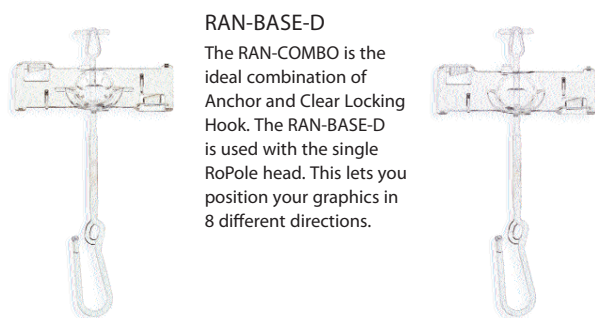

Spider Anchors

RAN-BASE-CC

SoftHook Spider Anchor Clear

All SoftHooks utilize the same anchor base and are compatible with most Rose Displays sign holders.

RAN-1UP

OneUp Spider™ Anchor Clear

Hangs signs perpendicular to grid or parallel when combined with OneUp clips on the sign holder.

RAN-1UP-2

OneUp Spider™ Anchor (2 pieces) Clear

Hangs signs parallel, perpendicular or 45° to ceiling grid.

RAN-1UP-2S

Swivel Spider™ Anchor Clear

Designed for use with the BiClops RoPole for 2-point installations.

Clear Locking Hook

Clear Locking Hook

25-0100	6"
Single Locking Hooks	12"
	18"
25-0200	6"
Double Locking Hooks	12"
	18"

Daisy Chaining Hooks
Connect Single Locking Hooks to achieve lengths over 18".

Clear Locking Hook w/Base

RAN-BASE-D

The RAN-COMBO is the ideal combination of Anchor and Clear Locking Hook. The RAN-BASE-D is used with the single RoPole head. This lets you position your graphics in 8 different directions.

RAN-BASE-S