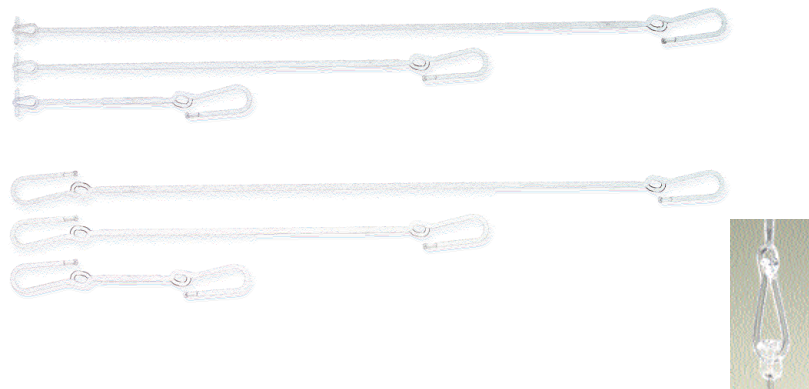

Clear Locking Hook

Clear Locking Hook

25-0100	6"
Single Locking Hooks	12"
	18"
25-0200	6"
Double Locking Hooks	12"
	18"

Daisy Chaining Hooks
Connect Single Locking Hooks to achieve lengths over 18".