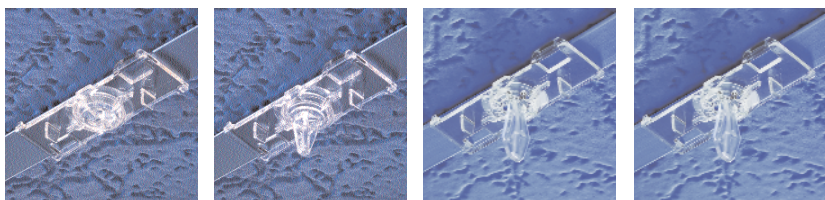

Spider™ Anchors

Safe, strong and simple ceiling anchors.

Virtually indestructible, Spider Anchors are transparent to match any standard 1" grid ceiling. Used with our durable Clear Locking Hooks, Spider Anchors secure your entire system for trouble-free, easy installation. Anchors are compatible with standard grid ceilings as well as our Spider Track and Tile Divider.

Spider Anchors

RAN-BASE-CC

SoftHook Spider Anchor Clear

All SoftHooks utilize the same anchor base and are compatible with most Rose Displays sign holders.

RAN-1UP

OneUp Spider™ Anchor Clear

Hangs signs perpendicular to grid or parallel when combined with OneUp clips on the sign holder.

RAN-1UP-2

OneUp Spider™ Anchor (2 pieces) Clear

Hangs signs parallel, perpendicular or 45° to ceiling grid.

RAN-1UP-2S

Swivel Spider™ Anchor Clear

Designed for use with the BiClops RoPole for 2-point installations.

RAN-BASE-D

The RAN-COMBO is the ideal combination of Anchor and Clear Locking Hook. The RAN-BASE-D is used with the single RoPole head. This lets you position your graphics in 8 different directions.

RAN-BASE-S