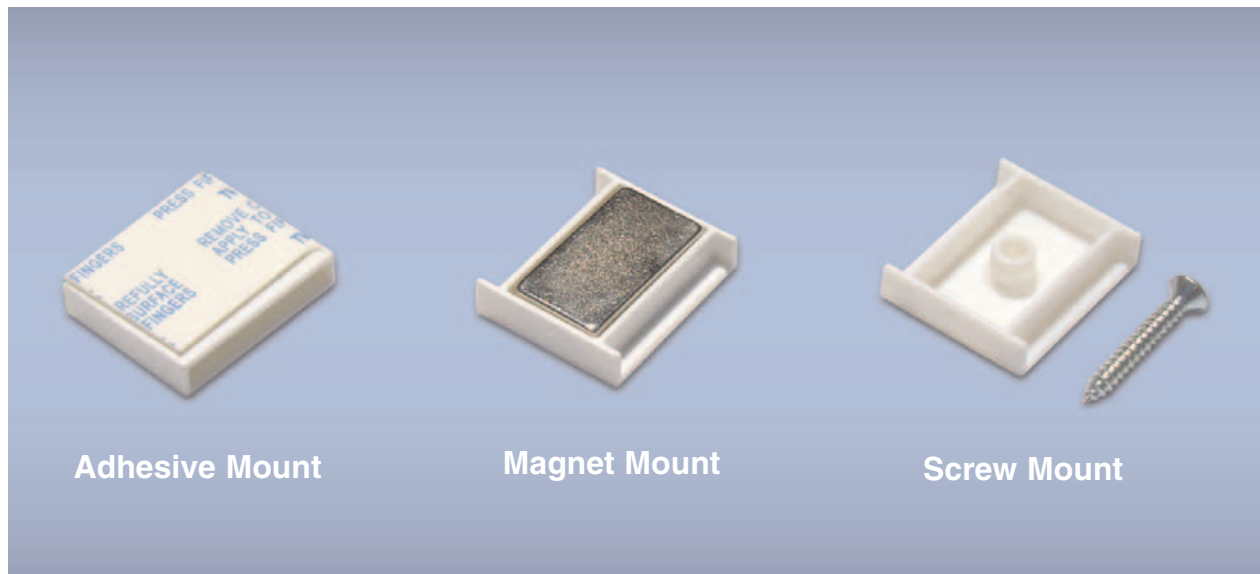

Butterfly™ Mounts

Something for every ceiling type.

You asked for a solution...
We created one.

Our patented line of Butterfly Clips are not just for grid ceilings anymore. We now offer a series of Butterfly Mounts that allow you to hang effortlessly from any ceiling! Just choose from one of our three types of mounts depending on your needs: Magnet, Adhesive, and Screw Base Mount.

- Just three versions can accommodate a variety of ceiling types: Adhesive, Magnet, and Screw Mounts available.
- Attaches quickly and securely.
- Off-white color matches most ceilings.

All three Butterfly Mounts can be used with any Butterfly Clip providing numerous hanging options. Your display possibilities are endless. Whether you prefer cables, hooks, or ball chain, Butterfly Clips and Mounts provide a reliable solution for you and simplicity for your store personnel.

These Kits include:

- (1) Butterfly Mount of your choice
- (1) Butterfly Clip
- (1) Cable and Saucer (36", 66", or 96" Length)
- (1) Clear Cable Clip
- (1) Spider Ring

Technical Information

Three inch toggle screws are available with the Screw Mount for use in drywall or other hollow ceilings. One inch wood screw can be used in wood and other solid ceilings.

Adhesive Mount must be pressed for 30 seconds and allowed to cure for 30 minutes before hanging clips and hooks.

Simply wrap the Spider™ Ring around the cable and your graphic will be adjusted by 3". Each Ring can hold up to 10 wraps for a total of 30" of adjustability.