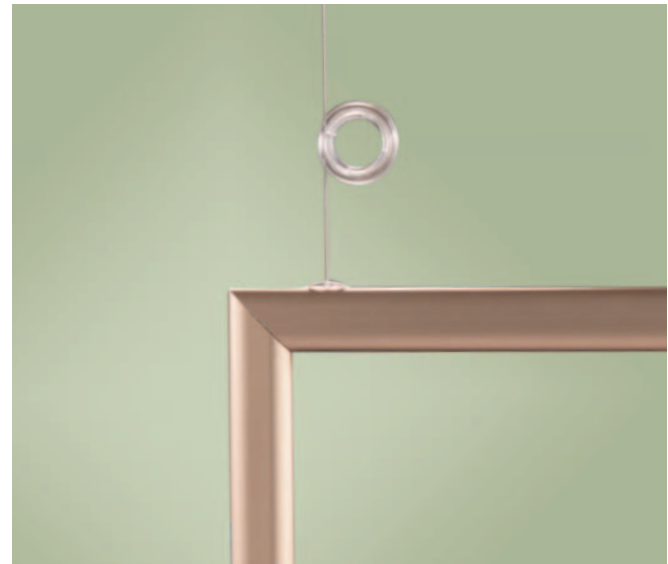

Butterfly Mounts are also available in Kits. Providing an easy solution for multistore rollouts!

These Kits include:

- (1) Butterfly Mount of your choice
- (1) Butterfly Clip
- (1) Cable and Saucer (36", 66", or 96" Length)
- (1) Clear Cable Clip
- (1) Spider Ring

Technical Information

Three inch toggle screws are available with the Screw Mount for use in drywall or other hollow ceilings. One inch wood screw can be used in wood and other solid ceilings.

Adhesive Mount must be pressed for 30 seconds and allowed to cure for 30 minutes before hanging clips and hooks.

Simply wrap the Spider™ Ring around the cable and your graphic will be adjusted by 3". Each Ring can hold up to 10 wraps for a total of 30" of adjustability.

3 convenient kit options to choose from

Adhesive Butterfly Mount Kit

25-0368AM-36K
36" Cable
25-0368AM-66K
66" Cable
25-0368AM-96K
96" Cable

Magnetic Butterfly Mount Kit

25-0369MM-36K
36" Cable
25-0369MM-66K
66" Cable
25-0369MM-96K
96" Cable

Screw Butterfly Mount Kit

25-0367SM-36K
36" Cable
25-0367SM-66K
66" Cable
25-0367SM-96K
96" Cable