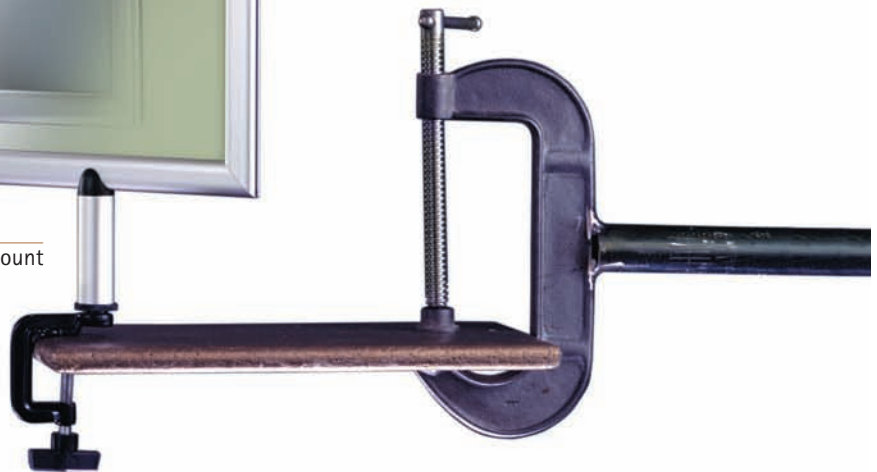

AnoFrame VersaMount™

Put your message where it counts.

- Sold with our popular AnoFrame.
- Compatible with clamps, magnets, ceiling anchors and other bases.
- Graphics slide in and out for quick changing.
- Use as a one or two-sided display.
- 200 series AnoFrames accommodate 3/16" substrates.

97-0441

AnoFrame VersaMount with ceiling anchor

97-0411

AnoFrame VersaMount with 3-1/4" magnet base

97-0431

AnoFrame VersaMount with 9" weighted base

Color Options And Profiles

black anodized aluminum round profile

clear anodized aluminum round profile

new! metalized details now available to match clear anodized aluminum finish

NEW!

97-0461
AnoFrame VersaMount
with grid scissor clip

97-0451
AnoFrame VersaMount
with 3-1/4" screw mount base

97-0421
AnoFrame VersaMount
with clamp base

**AnoFrame VersaMount
Example**

	Example Frame Pole Lengths
97-0411 AnoFrame VersaMount with 3-1/4" magnet base	22" x 8" (2) 6" poles
97-0421 AnoFrame VersaMount with clamp base	8-1/2" x 11" (1) 6" pole
97-0431 AnoFrame VersaMount with 9" weighted base	8-1/2" x 11" (1) 36" pole
97-0441 AnoFrame VersaMount with ceiling anchor	22" x 28" (1) 3" poles
97-0451 AnoFrame VersaMount with 3-1/4" screw mount base	7" x 40" (2) 3" poles
97-0461 AnoFrame VersaMount with grid scissor clip	22" x 28" (2) 6" poles