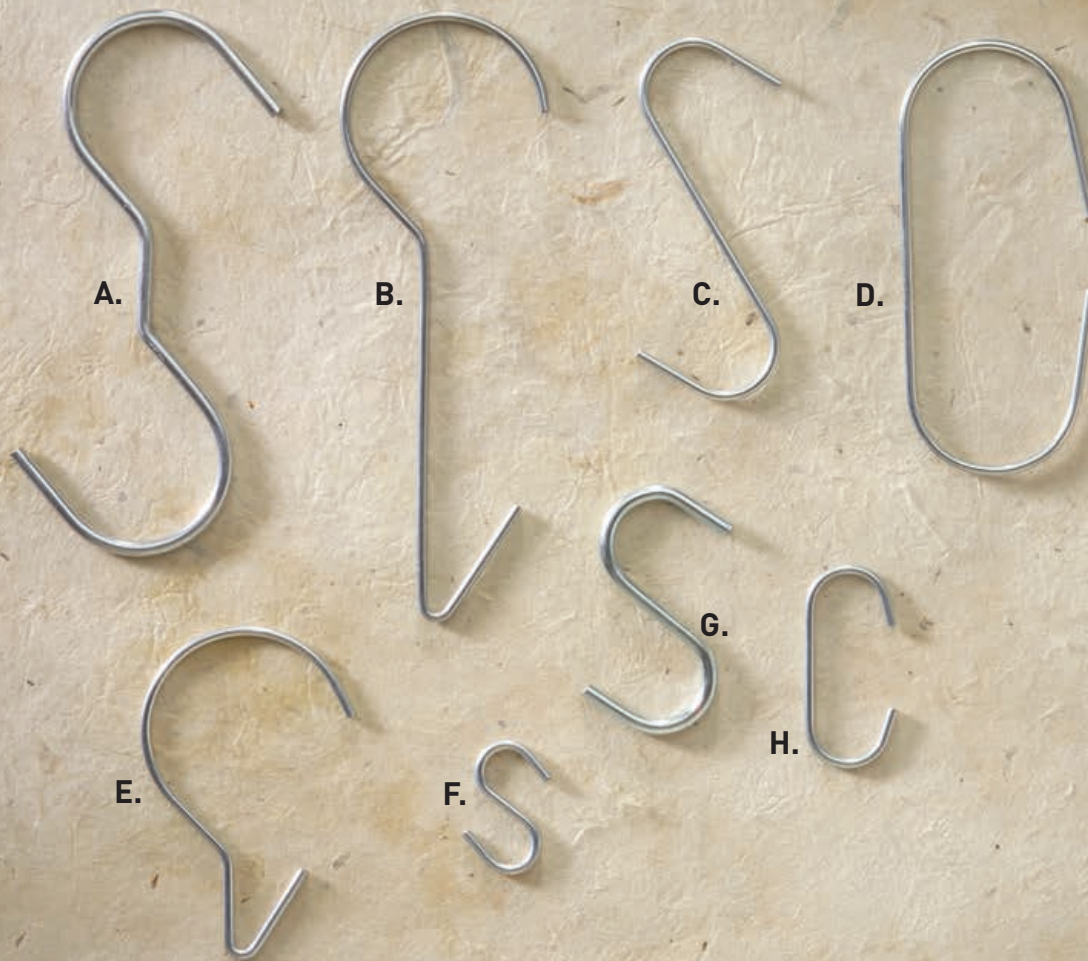

Specialty Hooks™

Specialty hooks provide an affordable hanging solution. Made of galvanized steel, our specialty hooks are durable and reusable, assuring you get the most for your money.

Hang multiple objects on a moderate budget.

	Item	Item #	Dimensions and Material	Size
A.	Giant S Hook	25-0057	1/8" wire. Galvanized steel	4"
B.	Large Rod Hook	25-0038-04	1/8" wire. Galvanized steel	4"
C.	Long S Hook	30-0100	1/16" wire. Galvanized steel	2-5/8"
D.	Link	25-0157	1/16" wire 1-1/8" opening. Galvanized steel	3"
E.	Rod Hook	25-0038	1/16" wire. Galvanized steel	2-1/4"
F.	Medium S Hook	12-5309	1/16" wire, works with suction cup. Galvanized steel	1"
G.	Large S Hook	30-0795	1/8" wire. Galvanized steel	1-3/4"
H.	C Hook	25-0139	1/16" wire with a 1/2" opening. Galvanized steel	1-1/2"